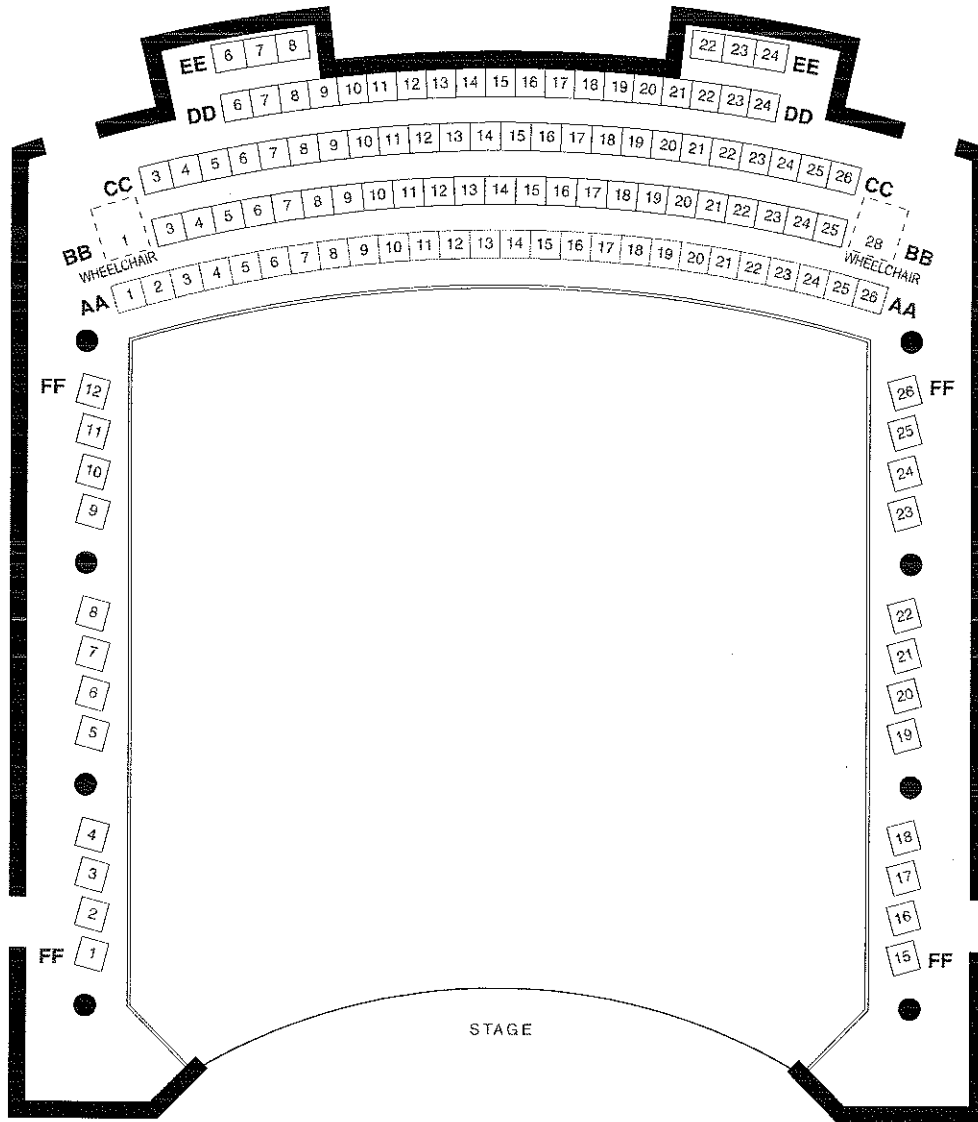

# ORCHESTRA

378 SEATS

THE ISABEL BADER THEATRE  
VICTORIA UNIVERSITY

# BALCONY

122 SEATS

**THE ISABEL BADER THEATRE**  
VICTORIA UNIVERSITY